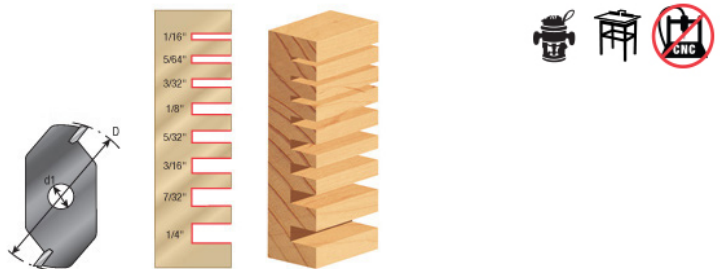

Edge of Arlington Saw & Tool, Inc.

124 South Collins
Arlington, TX 76010
Phone: 817-461-7171 • Fax: 817-795-6651
Toll Free: 888-461-7171
Email: info@eoasaw.com
Website: www.eoasaw.com

Item #53200, Amana Tool Slotting Cutter 3-Wing x 1-7/8" Dia x 1/16" x 5/16" Inner Dia \$20.63

Thank you for shopping with us! Two- and three-wing slotting cutters are available individually. Use a two-wing cutter for faster feed rates, three wing for better cut finish. Arbor sold separately. For complete assemblies refer to: [Slotting Cutter Assemblies](#).

SPECIFICATIONS

Bore	5/16 in
Kerf	1/16 in
Manufacturer	Amana Tool
Note	Arbor sold separately. Assemblies sold separately.
Wings	3
Diameter	1 7/8 in