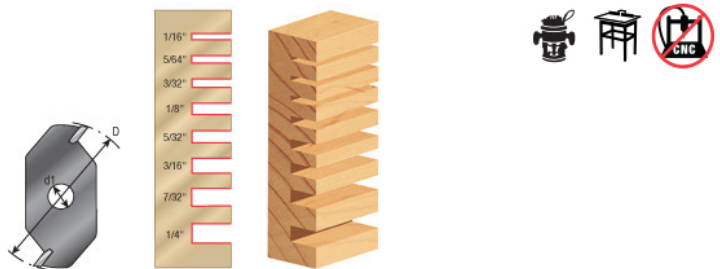

Edge of Arlington Saw & Tool, Inc.

124 South Collins
Arlington, TX 76010
Phone:817-461-7171 • Fax: 817-795-6651
Toll Free: 888-461-7171
Email: info@eoasaw.com
Website: www.eoasaw.com

Item #53200, Amana Tool Slotting Cutter 3-Wing x 1-7/8" Dia x 1/16" x 5/16" Inner Dia \$20.63

Thank you for shopping with us! Two- and three-wing slotting cutters are available individually. Use a two-wing cutter for faster feed rates, three wing for better cut finish. Arbor sold separately. For complete assemblies refer to: [Slotting Cutter Assemblies](#).

SPECIFICATIONS

Bore	5/16 in
Kerf	1/16 in
Manufacturer	Amana Tool
Note	Arbor sold separately. Assemblies sold separately.
Wings	3
Diameter	1 7/8 in