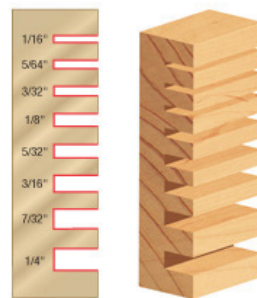

### Item #53110, Amana Tool Slotting Cutter 2-Wing x 1-7/8" Dia x 1/4" x 5/16" Inner Dia \$20.06

Thank you for shopping with us! Two- and three-wing slotting cutters are available individually. Use a two-wing cutter for faster feed rates, three wing for better cut finish. Arbor sold separately. For complete assemblies refer to: [Slotting Cutter Assemblies](#).

## SPECIFICATIONS

<b>Bore</b>	5/16 in
<b>Kerf</b>	1/4 in
<b>Manufacturer</b>	Amana Tool
<b>Note</b>	Arbor sold separately. Assemblies sold separately.
<b>Wings</b>	2
<b>Diameter</b>	1 7/8 in