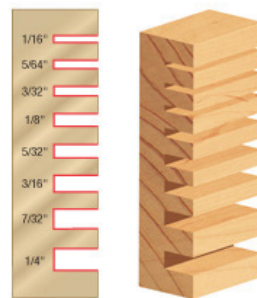

Edge of Arlington Saw & Tool, Inc.

124 South Collins
Arlington, TX 76010
Phone: 817-461-7171 • Fax: 817-795-6651
Toll Free: 888-461-7171
Email: info@eoasaw.com
Website: www.eoasaw.com

Item #53110, Amana Tool Slotting Cutter 2-Wing x 1-7/8" Dia x 1/4" x 5/16" Inner Dia \$20.06

Thank you for shopping with us! Two- and three-wing slotting cutters are available individually. Use a two-wing cutter for faster feed rates, three wing for better cut finish. Arbor sold separately. For complete assemblies refer to: [Slotting Cutter Assemblies](#).

SPECIFICATIONS

| | |
|---------------------|--|
| Bore | 5/16 in |
| Kerf | 1/4 in |
| Manufacturer | Amana Tool |
| Note | Arbor sold separately. Assemblies sold separately. |
| Wings | 2 |
| Diameter | 1 7/8 in |