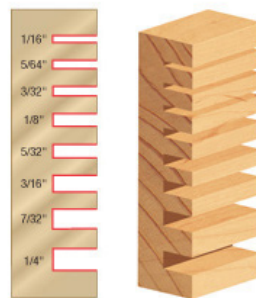

### Item #53109, Amana Tool Slotting Cutter 2-Wing x 1-7/8" Dia x 7/32" x 5/16" Inner Dia \$23.36

Thank you for shopping with us! Two- and three-wing slotting cutters are available individually. Use a two-wing cutter for faster feed rates, three wing for better cut finish. Arbor sold separately. For complete assemblies refer to: [Slotting Cutter Assemblies](#).

## SPECIFICATIONS

<b>Bore</b>	5/16 in
<b>Kerf</b>	7/32 in
<b>Manufacturer</b>	Amana Tool
<b>Note</b>	Arbor sold separately. Assemblies sold separately.
<b>Wings</b>	2
<b>Diameter</b>	1 7/8 in