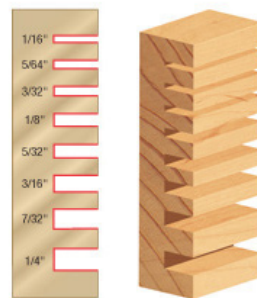

### Item #53109, Amana Tool Slotting Cutter 2-Wing x 1-7/8" Dia x 7/32" x 5/16" Inner Dia \$23.36

Thank you for shopping with us! Two- and three-wing slotting cutters are available individually. Use a two-wing cutter for faster feed rates, three wing for better cut finish. Arbor sold separately. For complete assemblies refer to: [Slotting Cutter Assemblies](#).

## SPECIFICATIONS

<b>Bore</b>	5/16 in
<b>Kerf</b>	7/32 in
<b>Manufacturer</b>	Amana Tool
<b>Note</b>	Arbor sold separately. Assemblies sold separately.
<b>Wings</b>	2
<b>Diameter</b>	1 7/8 in