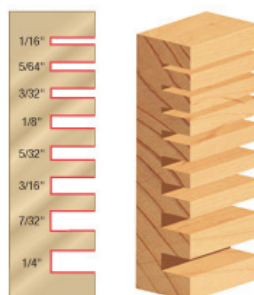

### Item #53106, Amana Tool Slotting Cutter 2-Wing x 1-7/8" Dia x 1/8" x 5/16" Inner Dia \$18.83

Thank you for shopping with us! Two- and three-wing slotting cutters are available individually. Use a two-wing cutter for faster feed rates, three wing for better cut finish. Arbor sold separately. For complete assemblies refer to: [Slotting Cutter Assemblies](#).

## SPECIFICATIONS

<b>Bore</b>	5/16 in
<b>Kerf</b>	1/8 in
<b>Manufacturer</b>	Amana Tool
<b>Note</b>	Arbor sold separately. Assemblies sold separately.
<b>Wings</b>	2
<b>Diameter</b>	1 7/8 in