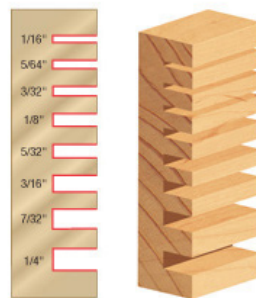

Edge of Arlington Saw & Tool, Inc.

124 South Collins
Arlington, TX 76010
Phone:817-461-7171 • Fax: 817-795-6651
Toll Free: 888-461-7171
Email: info@eoasaw.com
Website: www.eoasaw.com

Item #53102, Amana Tool Slotting Cutter 2-Wing x 1-7/8" Dia x 5/64" x 5/16" Inner Dia \$17.81

Thank you for shopping with us! Two- and three-wing slotting cutters are available individually. Use a two-wing cutter for faster feed rates, three wing for better cut finish. Arbor sold separately. For complete assemblies refer to: [Slotting Cutter Assemblies](#).

SPECIFICATIONS

Bore	5/16 in
Kerf	5/64 in
Manufacturer	Amana Tool
Note	Arbor sold separately. Assemblies sold separately.
Wings	2
Diameter	1 7/8 in