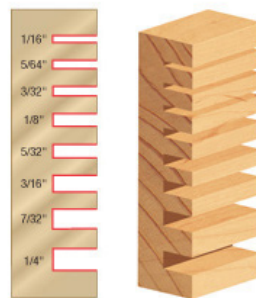

Edge of Arlington Saw & Tool, Inc.

124 South Collins
Arlington, TX 76010
Phone: 817-461-7171 • Fax: 817-795-6651
Toll Free: 888-461-7171
Email: info@eoasaw.com
Website: www.eoasaw.com

Item #53102, Amana Tool Slotting Cutter 2-Wing x 1-7/8" Dia x 5/64" x 5/16" Inner Dia **\$17.81**

Thank you for shopping with us! Two- and three-wing slotting cutters are available individually. Use a two-wing cutter for faster feed rates, three wing for better cut finish. Arbor sold separately. For complete assemblies refer to: [Slotting Cutter Assemblies](#).

SPECIFICATIONS

Bore	5/16 in
Kerf	5/64 in
Manufacturer	Amana Tool
Note	Arbor sold separately. Assemblies sold separately.
Wings	2
Diameter	1 7/8 in