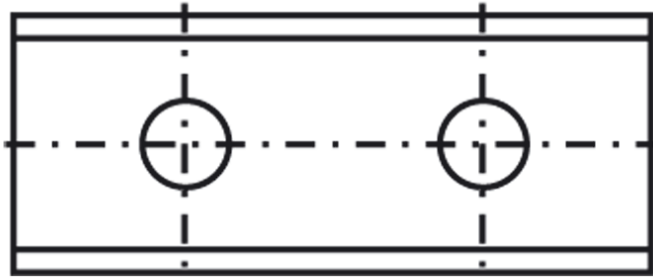

Edge of Arlington Saw & Tool, Inc.

124 South Collins
Arlington, TX 76010
Phone: 817-461-7171 • Fax: 817-795-6651
Toll Free: 888-461-7171
Email: info@eoasaw.com
Website: www.eoasaw.com

**Item #052278,
Tigra Reversible
Knives:
Standard 2-
sided
$70.00**
Thank you for
shopping with us!

SPECIFICATIONS

Manufacturer	Tigra
Grade	T02SMG
Length	40 mm
Thickness	1.5 mm
Width	12 mm
Unit Price	$7.00
Pack Quantity	Box of 10 inserts