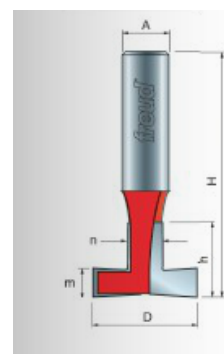

Thank you for shopping with us! Application: Slotted wall displays -Build your own sturdy, attractive, slotted wall to display items from garden tools and power tools to toys—hanging by a hook. -Cuts all composition materials, plywoods, hardwoods, and softwoods. -Use on CNC and other automatic routers as well as hand-held and table-mounted portable routers.

SPECIFICATIONS

| | |
|-------------------------------------|-------------|
| Manufacturer | Freud Tools |
| Diameter | 1 3/8 in |
| Cut Height, Length, or Width | 7/8 in |
| Minor Height | 3/8 in |
| Overall Length | 2 1/2 in |
| Shank | 1/2 in |
| Small Diameter | 1/2 in |