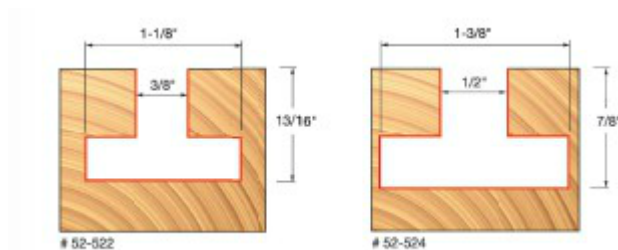

Thank you for shopping with us! Application: Slotted wall displays -Build your own sturdy, attractive, slotted wall to display items from garden tools and power tools to toys—hanging by a hook. -Cuts all composition materials, plywoods, hardwoods, and softwoods. -Use on CNC and other automatic routers as well as hand-held and table-mounted portable routers.

SPECIFICATIONS

| | |
|-------------------------------------|-------------|
| Manufacturer | Freud Tools |
| Diameter | 1 3/8 in |
| Cut Height, Length, or Width | 7/8 in |
| Minor Height | 3/8 in |
| Overall Length | 2 1/2 in |
| Shank | 1/2 in |
| Small Diameter | 1/2 in |