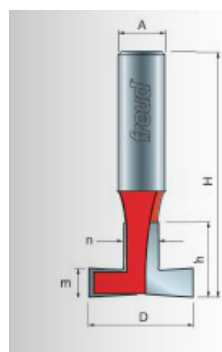

### Item #52-522, Freud T-Slotting Cutter Bits \$48.18

Thank you for shopping with us! Application: Slotted wall displays -Build your own sturdy, attractive, slotted wall to display items from garden tools and power tools to toys—hanging by a hook. -Cuts all composition materials, plywoods, hardwoods, and softwoods. -Use on CNC and other automatic routers as well as hand-held and table-mounted portable routers.

## SPECIFICATIONS

<b>Manufacturer</b>	Freud Tools
<b>Diameter</b>	1 1/8 in
<b>Cut Height, Length, or Width</b>	13/16 in
<b>Minor Height</b>	5/16 in
<b>Overall Length</b>	2 1/2 in
<b>Shank</b>	1/2 in
<b>Small Diameter</b>	3/8 in