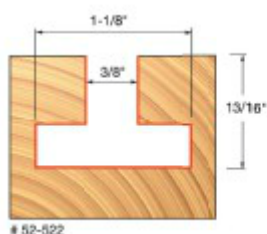

## SPECIFICATIONS

<b>Manufacturer</b>	Freud Tools
<b>Diameter</b>	1 1/8 in
<b>Cut Height, Length, or Width</b>	13/16 in
<b>Minor Height</b>	5/16 in
<b>Overall Length</b>	2 1/2 in
<b>Shank</b>	1/2 in
<b>Small Diameter</b>	3/8 in