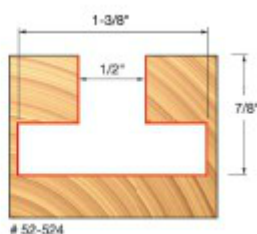

## SPECIFICATIONS

<b>Manufacturer</b>	Freud Tools
<b>Diameter</b>	1 1/8 in
<b>Cut Height, Length, or Width</b>	13/16 in
<b>Minor Height</b>	5/16 in
<b>Overall Length</b>	2 1/2 in
<b>Shank</b>	1/2 in
<b>Small Diameter</b>	3/8 in