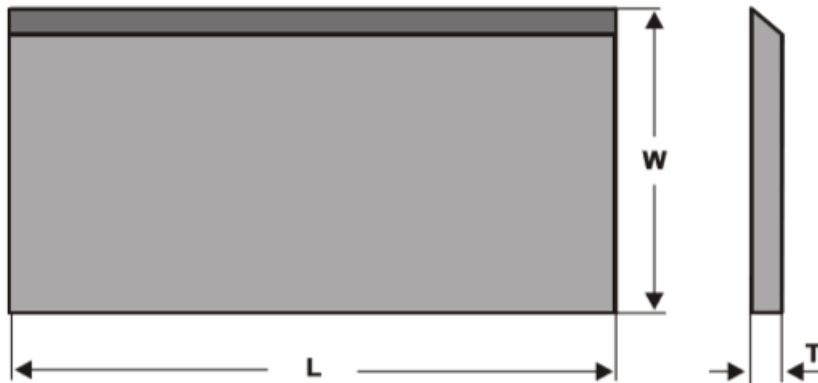

Edge of Arlington Saw & Tool, Inc.

124 South Collins
Arlington, TX 76010
Phone: 817-461-7171 • Fax: 817-795-6651
Toll Free: 888-461-7171
Email: info@eoasaw.com
Website: www.eoasaw.com

Item #050090, Tegra Profiled Standard Blanks

$394.60

Thank you for shopping with
us!

SPECIFICATIONS

Manufacturer	Tigra
Grade	
Length	
Radius	
Thickness	
Width	
Unit Price	$39.46
Pack Quantity