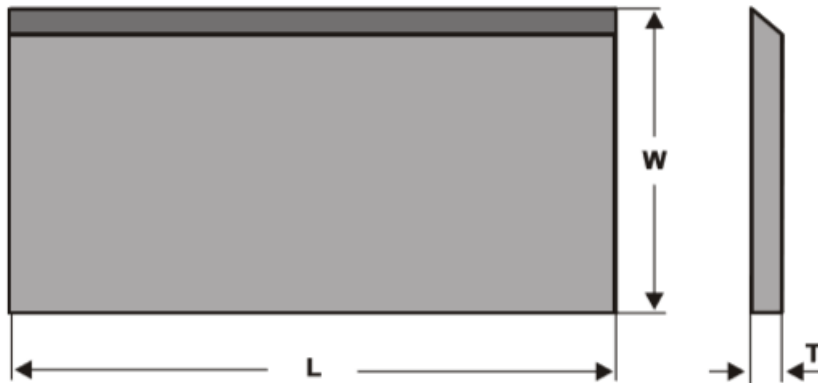

Edge of Arlington Saw & Tool, Inc.

124 South Collins
Arlington, TX 76010
Phone: 817-461-7171 • Fax: 817-795-6651
Toll Free: 888-461-7171
Email: info@eoasaw.com
Website: www.eoasaw.com

Item #050079, Tegra Solid Carbide Planer Knives

$521.74

Thank you for shopping with
us!

SPECIFICATIONS

Manufacturer	Tigra
Grade	T10MG
Length	310 mm
Note	Only for use in special clamping systems for carbide knives, not in conventional planing heads.
Thickness	3 mm
Width	35 mm