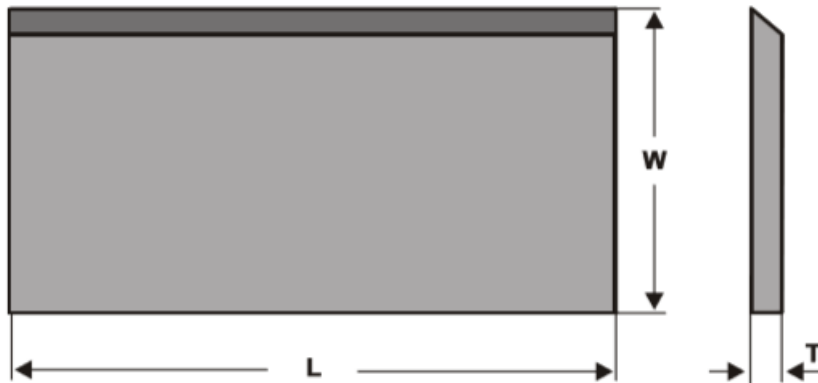

Edge of Arlington Saw & Tool, Inc.

124 South Collins
Arlington, TX 76010
Phone: 817-461-7171 • Fax: 817-795-6651
Toll Free: 888-461-7171
Email: info@eoasaw.com
Website: www.eoasaw.com

Item #050077, Tegra Solid Carbide Planer Knives

$437.56

Thank you for shopping with
us!

SPECIFICATIONS

Manufacturer	Tigra
Grade	T10MG
Length	260 mm
Note	Only for use in special clamping systems for carbide knives, not in conventional planing heads.
Thickness	3 mm
Width	35 mm