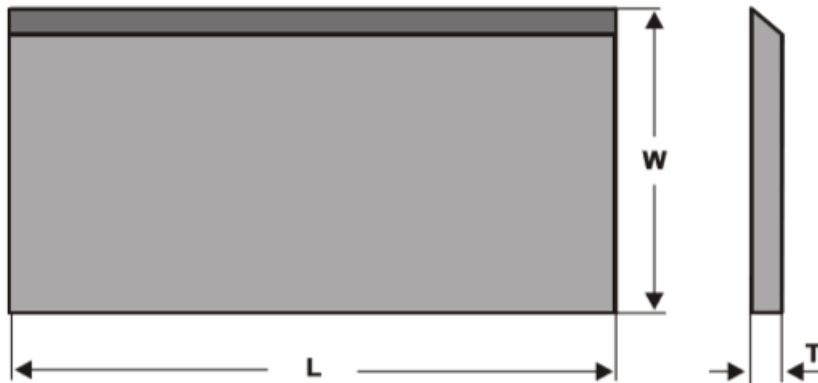

Edge of Arlington Saw & Tool, Inc.

124 South Collins
Arlington, TX 76010
Phone: 817-461-7171 • Fax: 817-795-6651
Toll Free: 888-461-7171
Email: info@eoasaw.com
Website: www.eoasaw.com

Item #050074, Tegra Solid Carbide Planer Knives

$353.48

Thank you for shopping with
us!

SPECIFICATIONS

Manufacturer	Tigra
Grade	T10MG
Length	210 mm
Note	Only for use in special clamping systems for carbide knives, not in conventional planing heads.
Thickness	
Width	35 mm