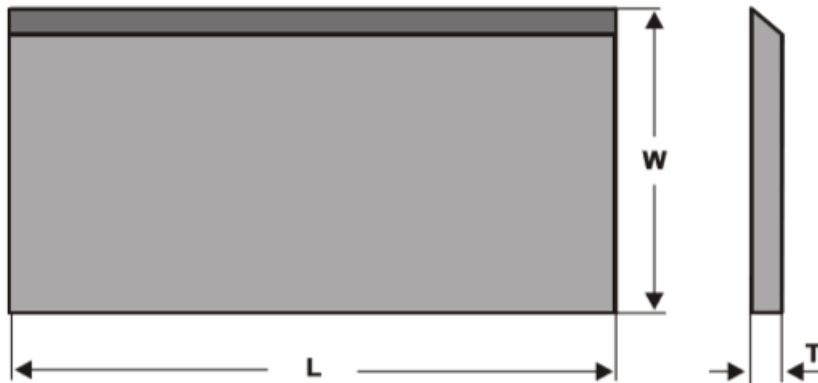

Edge of Arlington Saw & Tool, Inc.

124 South Collins
Arlington, TX 76010
Phone: 817-461-7171 • Fax: 817-795-6651
Toll Free: 888-461-7171
Email: info@eoasaw.com
Website: www.eoasaw.com

Item #050072, Tegra Solid Carbide Planer Knives

$303.00

Thank you for shopping with
us!

SPECIFICATIONS

Manufacturer	Tigra
Grade	T10MG
Length	180 mm
Note	Only for use in special clamping systems for carbide knives, not in conventional planing heads.
Thickness	3 mm
Width	35 mm