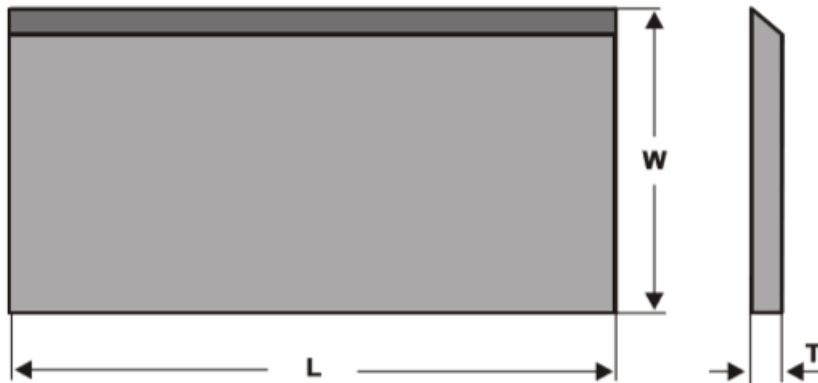

Edge of Arlington Saw & Tool, Inc.

124 South Collins
Arlington, TX 76010
Phone: 817-461-7171 • Fax: 817-795-6651
Toll Free: 888-461-7171
Email: info@eoasaw.com
Website: www.eoasaw.com

Item #050070, Tegra Solid Carbide Planer Knives

$243.64

Thank you for shopping with
us!

SPECIFICATIONS

Manufacturer	Tigra
Grade	T10MG
Length	150 mm
Note	Only for use in special clamping systems for carbide knives, not in conventional planing heads.
Thickness	3 mm
Width	35 mm