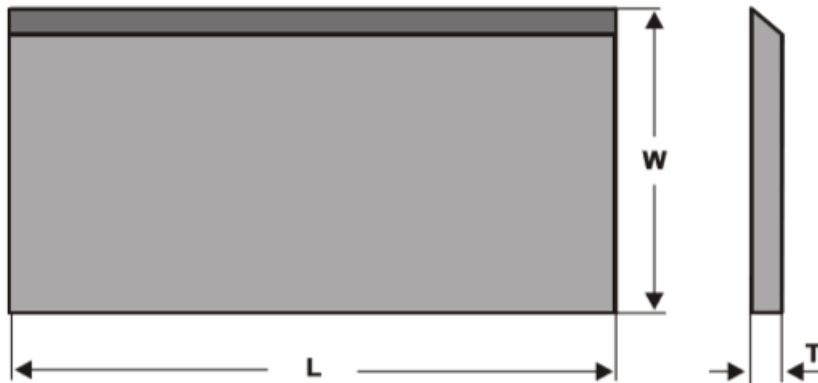

Edge of Arlington Saw & Tool, Inc.

124 South Collins
Arlington, TX 76010
Phone: 817-461-7171 • Fax: 817-795-6651
Toll Free: 888-461-7171
Email: info@eoasaw.com
Website: www.eoasaw.com

Item #050065, Tegra Solid Carbide Planer Knives

$178.56

Thank you for shopping with
us!

SPECIFICATIONS

Manufacturer	Tigra
Grade	T10MG
Length	110 mm
Note	Only for use in special clamping systems for carbide knives, not in conventional planing heads.
Thickness	3 mm
Width	35 mm