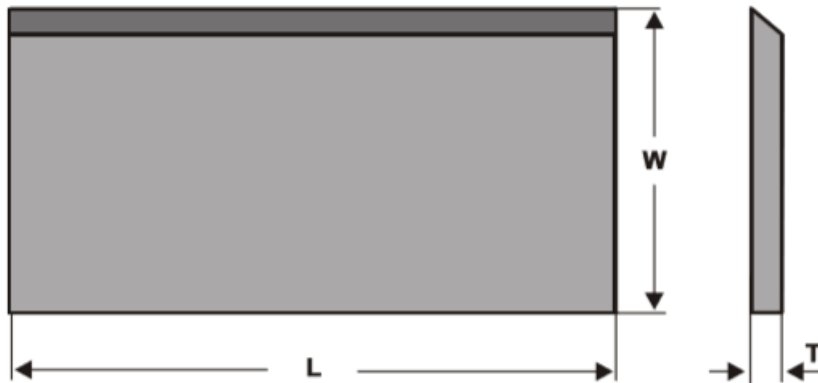

Edge of Arlington Saw & Tool, Inc.

124 South Collins
Arlington, TX 76010
Phone: 817-461-7171 • Fax: 817-795-6651
Toll Free: 888-461-7171
Email: info@eoasaw.com
Website: www.eoasaw.com

Item #050061, Tegra Solid Carbide Planer Knives

$447.28

Thank you for shopping with
us!

SPECIFICATIONS

Manufacturer	Tigra
Grade	T10MG
Length	310 mm
Note	Only for use in special clamping systems for carbide knives, not in conventional planing heads.
Thickness	3 mm
Width	30 mm