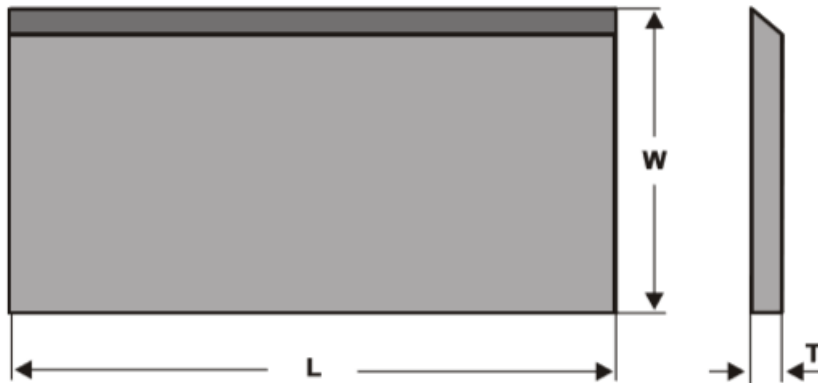

Edge of Arlington Saw & Tool, Inc.

124 South Collins
Arlington, TX 76010
Phone: 817-461-7171 • Fax: 817-795-6651
Toll Free: 888-461-7171
Email: info@eoasaw.com
Website: www.eoasaw.com

Item #050059, Tegra Solid Carbide Planer Knives

$303.00

Thank you for shopping with
us!

SPECIFICATIONS

Manufacturer	Tigra
Grade	T10MG
Length	210 mm
Note	Only for use in special clamping systems for carbide knives, not in conventional planing heads.
Thickness	3 mm
Width	30 mm