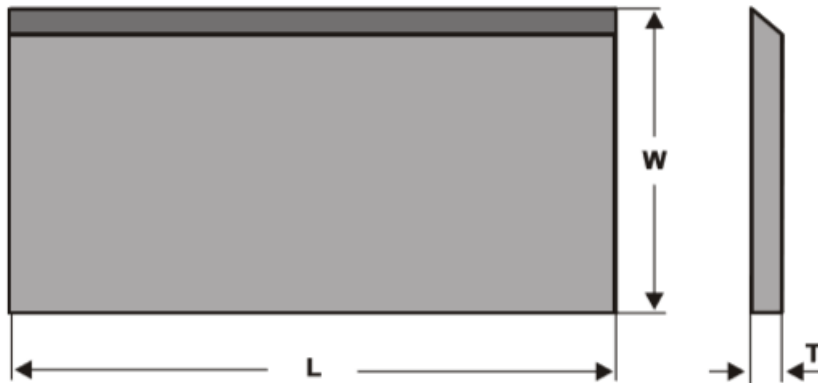

Edge of Arlington Saw & Tool, Inc.

124 South Collins
Arlington, TX 76010
Phone: 817-461-7171 • Fax: 817-795-6651
Toll Free: 888-461-7171
Email: info@eoasaw.com
Website: www.eoasaw.com

Item #050055, Tegra Solid Carbide Planer Knives

$163.46

Thank you for shopping with
us!

SPECIFICATIONS

Manufacturer	Tigra
Grade	T10MG
Length	120 mm
Note	Only for use in special clamping systems for carbide knives, not in conventional planing heads.
Thickness	3 mm
Width	30 mm