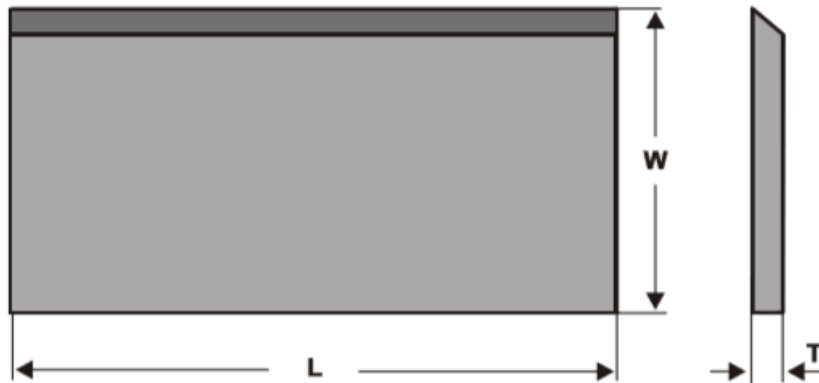

Edge of Arlington Saw & Tool, Inc.

124 South Collins
Arlington, TX 76010
Phone: 817-461-7171 • Fax: 817-795-6651
Toll Free: 888-461-7171
Email: info@eoasaw.com
Website: www.eoasaw.com

Item #050053, Tegra Solid Carbide Planer Knives

$149.88

Thank you for shopping with
us!

SPECIFICATIONS

Manufacturer	Tigra
Grade	T10MG
Length	110 mm
Note	Only for use in special clamping systems for carbide knives, not in conventional planing heads.
Thickness	3 mm
Width	30 mm