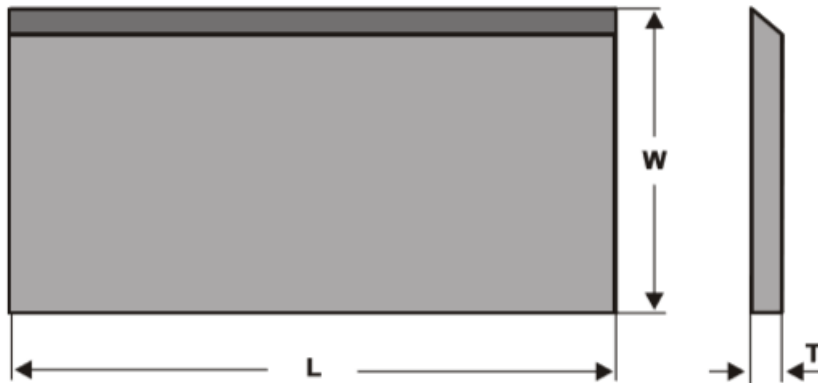

Edge of Arlington Saw & Tool, Inc.

124 South Collins
Arlington, TX 76010
Phone: 817-461-7171 • Fax: 817-795-6651
Toll Free: 888-461-7171
Email: info@eoasaw.com
Website: www.eoasaw.com

Item #049223, Tegra Solid Carbide Planer Knives

$331.86

Thank you for shopping with
us!

SPECIFICATIONS

Manufacturer	Tigra
Grade	T10MG
Length	230 mm
Note	Only for use in special clamping systems for carbide knives, not in conventional planing heads.
Thickness	3 mm
Width	30 mm