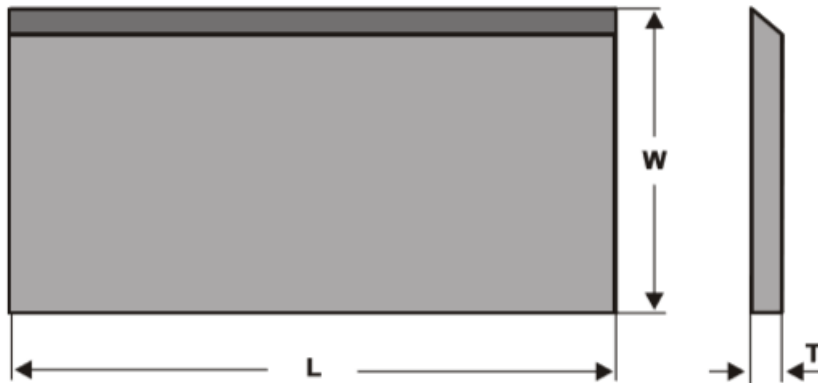

Edge of Arlington Saw & Tool, Inc.

124 South Collins
Arlington, TX 76010
Phone: 817-461-7171 • Fax: 817-795-6651
Toll Free: 888-461-7171
Email: info@eoasaw.com
Website: www.eoasaw.com

Item #049222, Tegra Solid Carbide Planer Knives

$375.02

Thank you for shopping with
us!

SPECIFICATIONS

Manufacturer	Tigra
Grade	T10MG
Length	260 mm
Note	Only for use in special clamping systems for carbide knives, not in conventional planing heads.
Thickness	3 mm
Width	30 mm