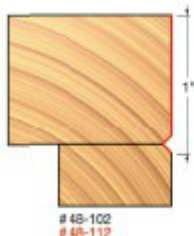

### Item #48-112, Freud Flush Trim " V" Groove Bits \$31.43

Thank you for shopping with us!

**Application:** Trims laminated countertops and cabinets

- Adds small, decorative " V" groove while aligning a cabinet frame flush with the front of the cabinet, or trimming a laminated top.
- Cuts all composition materials, plywoods, hardwoods, and softwoods.
- Use on portable or table-mounted routers.

## SPECIFICATIONS

<b>Diameter</b>	5/8 in
<b>Cut Height, Length, or Width</b>	1 in
<b>Bearing Size</b>	1/2 in
<b>Overall Length</b>	3 1/4 in
<b>Shank</b>	1/2 in