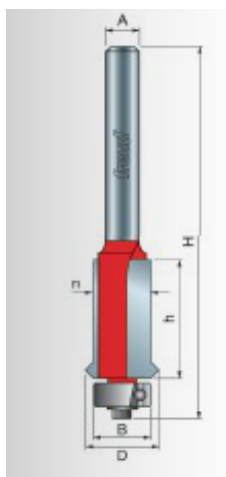

### Item #48-112, Freud Flush Trim " V" Groove Bits \$31.43

Thank you for shopping with us!

**Application:** Trims laminated countertops and cabinets

- Adds small, decorative " V" groove while aligning a cabinet frame flush with the front of the cabinet, or trimming a laminated top.
- Cuts all composition materials, plywoods, hardwoods, and softwoods.
- Use on portable or table-mounted routers.

## SPECIFICATIONS

<b>Diameter</b>	5/8 in
<b>Cut Height, Length, or Width</b>	1 in
<b>Bearing Size</b>	1/2 in
<b>Overall Length</b>	3 1/4 in
<b>Shank</b>	1/2 in