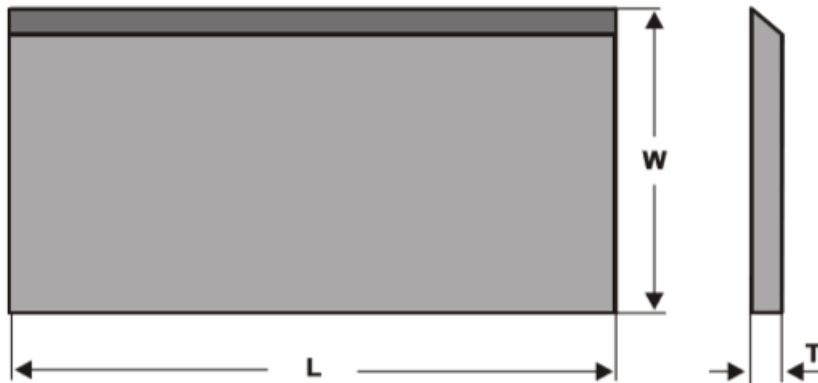

Edge of Arlington Saw & Tool, Inc.

124 South Collins
Arlington, TX 76010
Phone: 817-461-7171 • Fax: 817-795-6651
Toll Free: 888-461-7171
Email: info@eoasaw.com
Website: www.eoasaw.com

Item #047870, Tegra Solid Carbide Planer Knives

$211.14

Thank you for shopping with
us!

SPECIFICATIONS

Manufacturer	Tigra
Grade	T10MG
Length	130 mm
Note	Only for use in special clamping systems for carbide knives, not in conventional planing heads.
Thickness	3 mm
Width	35 mm