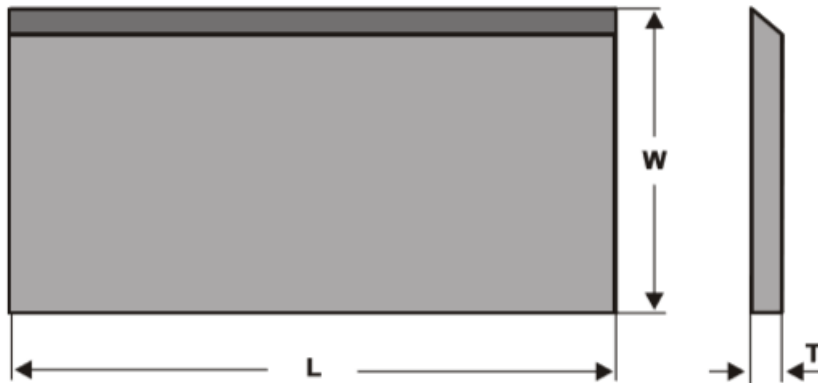

Edge of Arlington Saw & Tool, Inc.

124 South Collins
Arlington, TX 76010
Phone: 817-461-7171 • Fax: 817-795-6651
Toll Free: 888-461-7171
Email: info@eoasaw.com
Website: www.eoasaw.com

Item #047869, Tegra Solid Carbide Planer Knives

$162.42

Thank you for shopping with
us!

SPECIFICATIONS

Manufacturer	Tigra
Grade	T10MG
Length	100 mm
Note	Only for use in special clamping systems for carbide knives, not in conventional planing heads.
Thickness	3 mm
Width	35 mm