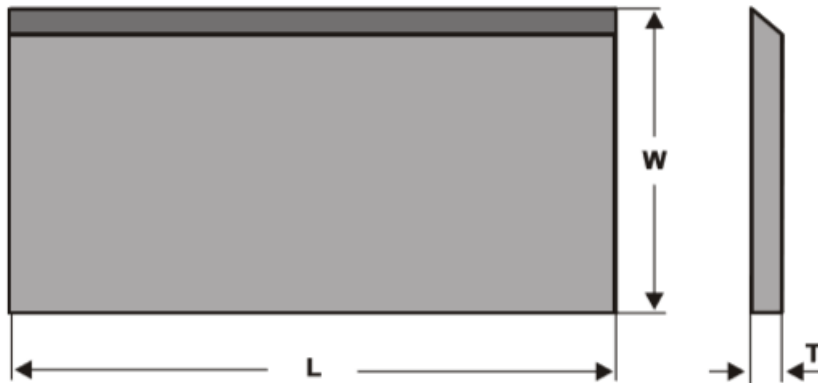

Edge of Arlington Saw & Tool, Inc.

124 South Collins
Arlington, TX 76010
Phone: 817-461-7171 • Fax: 817-795-6651
Toll Free: 888-461-7171
Email: info@eoasaw.com
Website: www.eoasaw.com

Item #047867, Tegra Solid Carbide Planer Knives

$97.54

Thank you for shopping with
us!

SPECIFICATIONS

Manufacturer	Tigra
Grade	T10MG
Length	60 mm
Note	Only for use in special clamping systems for carbide knives, not in conventional planing heads.
Thickness	3 mm
Width	35 mm