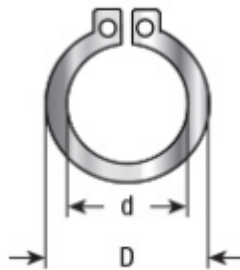

Edge of Arlington Saw & Tool, Inc.

124 South Collins
Arlington, TX 76010
Phone: 817-461-7171 • Fax: 817-795-6651
Toll Free: 888-461-7171
Email: info@eoasaw.com
Website: www.eoasaw.com

Item #47748, Amana Tool Snap Ring .375 Outside Dia x .289 Inner Dia \$2.66

Thank you for shopping with us!

Application: To retain bearings on tools furnished with upper ball bearing guides.

SPECIFICATIONS	
Manufacturer	Amana Tool
Inside Diameter	0.289
Outside Diameter	0.375
Recommended For	56130, 56148, 49150, 49152, 49154
Thickness	--
Part Descp.	Snap Ring