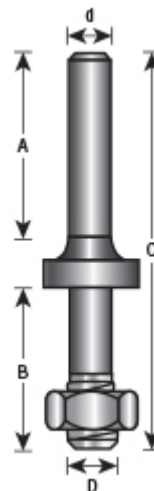

## Edge of Arlington Saw & Tool, Inc.

124 South Collins  
Arlington, TX 76010  
Phone: 817-461-7171 • Fax: 817-795-6651  
Toll Free: 888-461-7171  
Email: [info@eoasaw.com](mailto:info@eoasaw.com)  
Website: [www.eoasaw.com](http://www.eoasaw.com)

### Item #47612, Amana Tool Router Arbor with Hex Nuts and Washers 5/16-24 NF Dia x 1-3/8 Height x 1/2 Inch Shank

**\$7.65**

Thank you for shopping with us! Groove edges for T-moldings, splines or biscuits, and other purposes. Rout tongue-and-groove joinery. Slotting cutters are available with either 2-wing or 3-wing cutters. Use in a handheld or table-

## SPECIFICATIONS

<b>Manufacturer</b>	Amana Tool
<b>Application</b>	Double Trim Cutters, Rail & Stile, 53600, 55300, 55320, 55325, 55330, 55400 (replaces 55360 Arbor)
<b>Cut Height, Length, or Width</b>	1 3/8 in
<b>Length</b>	L1 1 1/2 in
<b>Note</b>	--
<b>Overall Length</b>	3 1/8 in
<b>Shank</b>	1/2 in
<b>Diameter</b>	5/16 - 24 NF