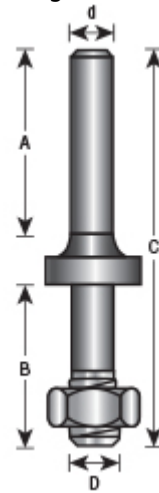

## Edge of Arlington Saw & Tool, Inc.

124 South Collins  
Arlington, TX 76010  
Phone: 817-461-7171 • Fax: 817-795-6651  
Toll Free: 888-461-7171  
Email: [info@eoasaw.com](mailto:info@eoasaw.com)  
Website: [www.eoasaw.com](http://www.eoasaw.com)

### Item #47602, Amana Tool Router Arbor with Hex Nuts and Washers 5/16-24 NF Dia x 7/8 Height x 3/8 Shank

**\$5.21**

Thank you for shopping with us! Groove edges for T-moldings, splines or biscuits, and other purposes. Rout tongue-and-groove joinery. Slotting cutters are available with either 2-wing or 3-wing cutters. Use

#### SPECIFICATIONS

<b>Manufacturer</b>	Amana Tool
<b>Application</b>	Assemblies & Single
<b>Cut Height, Length, or Width</b>	7/8 in
<b>Length</b>	L1 1 1/4 in
<b>Note</b>	--
<b>Overall Length</b>	2 3/8 in
<b>Shank</b>	3/8 in
<b>Diameter</b>	5/16 - 24 NF