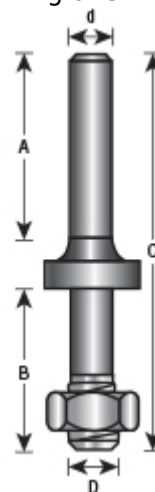

## Edge of Arlington Saw & Tool, Inc.

124 South Collins  
Arlington, TX 76010  
Phone: 817-461-7171 • Fax: 817-795-6651  
Toll Free: 888-461-7171  
Email: [info@eoasaw.com](mailto:info@eoasaw.com)  
Website: [www.eoasaw.com](http://www.eoasaw.com)

### Item #47602, Amana Tool Router Arbor with Hex Nuts and Washers 5/16-24 NF Dia x 7/8 Height x 3/8 Shank

**\$5.55**

Thank you for shopping with us! Groove edges for T-moldings, splines or biscuits, and other purposes. Rout tongue-and-groove joinery. Slotting cutters are available with either 2-wing or 3-wing cutters. Use

in a handheld or table-mounted router.

SPECIFICATIONS	
<b>Manufacturer</b>	Amana Tool
<b>Application</b>	Assemblies & Single
<b>Cut Height, Length, or Width</b>	7/8 in
<b>Length</b>	L1 1 1/4 in
<b>Note</b>	--
<b>Overall Length</b>	2 3/8 in
<b>Shank</b>	3/8 in
<b>Diameter</b>	5/16 - 24 NF