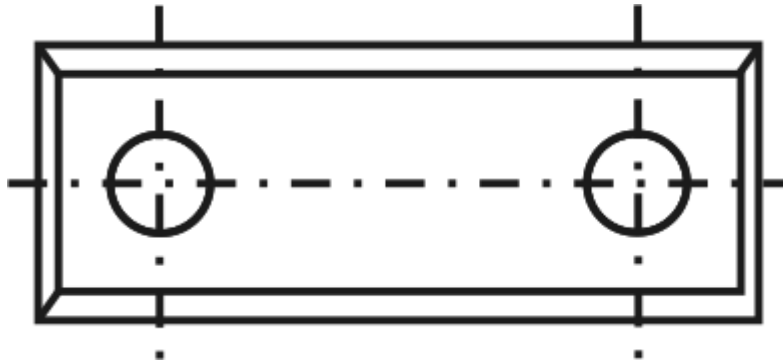

Edge of Arlington Saw & Tool, Inc.

124 South Collins
Arlington, TX 76010
Phone: 817-461-7171 • Fax: 817-795-6651
Toll Free: 888-461-7171
Email: info@eoasaw.com
Website: www.eoasaw.com

**Item #047361, Tigra
Reversible Knives:
Standard 4-sided
$101.40**

Thank you for shopping with us!
4 cutting edges

SPECIFICATIONS

Manufacturer	Tigra
Grade	T02SMG
Length	
Thickness	1.5 mm
Width	
Unit Price	$10.14
Pack Quantity	Box of 10 inserts