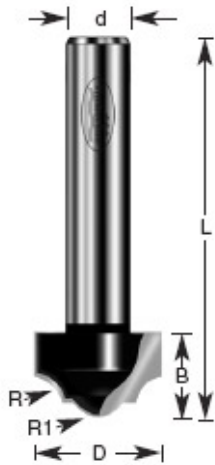

Edge of Arlington Saw & Tool, Inc.

124 South Collins
Arlington, TX 76010
Phone: 817-461-7171 • Fax: 817-795-6651
Toll Free: 888-461-7171
Email: info@eoasaw.com
Website: www.eoasaw.com

NEW