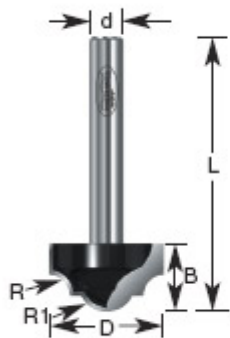

Edge of Arlington Saw & Tool, Inc.

124 South Collins
Arlington, TX 76010
Phone: 817-461-7171 • Fax: 817-795-6651
Toll Free: 888-461-7171
Email: info@eoasaw.com
Website: www.eoasaw.com

Item #450-08, Amana Professional Quality Classical Plunge Router Bit \$27.37

Thank you for shopping with us! Use this bit to form a bead-sided groove with a rounded bottom to embellish solid wood surfaces. 1/4" Shank 2 Flute Professional Quality Carbide-Tipped

SPECIFICATIONS

Manufacturer	Amana Tool
Diameter	1/2 in
Cut Height, Length, or Width	7/16 in
Flute	2
Overall Length	2 in
Radius	3/32 in
R1/Radius	9/64 in
Shank	1/4 in