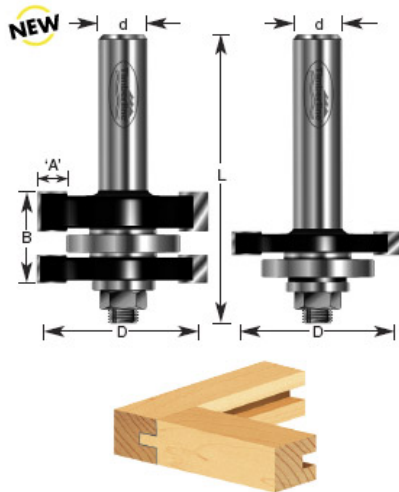

Edge of Arlington Saw & Tool, Inc.

124 South Collins
Arlington, TX 76010
Phone: 817-461-7171 • Fax: 817-795-6651
Toll Free: 888-461-7171
Email: info@eoasaw.com
Website: www.eoasaw.com

Item #440-32, Amana Professional Quality 2-Piece Tongue & Groove Set \$114.31

Thank you for shopping with us! One bit set includes: 2 cutters, 2 bearings, and 1 arbor For 5/8" to 1" materials 1/2" Shank 2 Flute with ball bearing guide Professional Quality Carbide-Tipped Use in a table-mounted router. Not for use in a handheld router!

SPECIFICATIONS

Manufacturer	Amana Tool
Diameter	1 3/4 in
Bearing(s)	47763, 47759
Cut Depth	1/4\
Cut Height, Length, or Width	
Flute	
Includes	
Overall Length	
Shank	