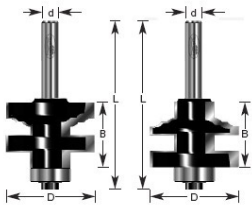

Edge of Arlington Saw & Tool, Inc.

124 South Collins
Arlington, TX 76010
Phone: 817-461-7171 • Fax: 817-795-6651
Toll Free: 888-461-7171
Email: info@eoasaw.com
Website: www.eoasaw.com

Item #440-26, Amana Professional Quality 2-Piece Classical Stile & Rail Router Bit Set \$119.70

Thank you for shopping with us! For 5/8" - 7/8" materials 1/4" Shank 2 Flute with ball bearing guide Professional Quality Carbide-Tipped Use in a table-mounted router. Not for use in a handheld router!

SPECIFICATIONS

Manufacturer	Amana Tool
Diameter	1 3/8 in
Cut Height, Length, or Width	1 in
Bearing(s)	47712
Flute	2
Overall Length	3 in
RPM	18,000
Shank	1/4 in