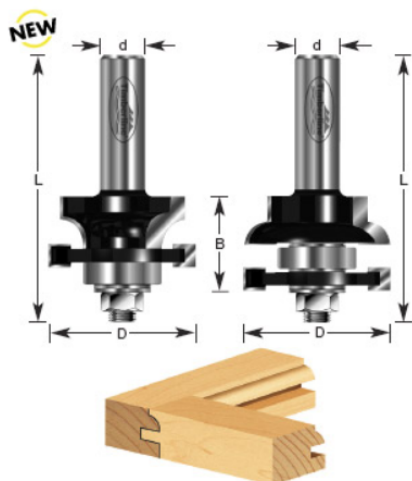

Edge of Arlington Saw & Tool, Inc.

124 South Collins
Arlington, TX 76010
Phone: 817-461-7171 • Fax: 817-795-6651
Toll Free: 888-461-7171
Email: info@eoasaw.com
Website: www.eoasaw.com

Item #440-14, Amana Professional Quality 2-Piece Concave Stile & Rail Router Bit Set \$97.90

Thank you for shopping with us! 1/2" Shank For 5/8" - 1" material 2 Flute with ball bearing guide Professional Quality Carbide-Tipped Use in a table-mounted router. Not for use in a handheld router!

SPECIFICATIONS	
Manufacturer	Amana Tool
Diameter	1 5/8 in
Bearing(s)	47708, Amana Tool Steel Ball Bearing Guide 7/8 Overall Dia x 5/16 Inner Dia x 9/32 Height
Cut Height, Length, or Width	1 1/16 in
Flute	2
Overall Length	3 5/16 in
Shank	1/2 in