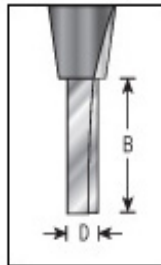

Edge of Arlington Saw & Tool, Inc.

124 South Collins
Arlington, TX 76010
Phone: 817-461-7171 • Fax: 817-795-6651
Toll Free: 888-461-7171
Email: info@eoasaw.com
Website: www.eoasaw.com

Item #43813, Amana Tool Weatherseal Solid Carbide Seal/Straight 1/8" Dia x 1/2" x 1/4" Shank x 1-Flute \$29.06

Thank you for shopping with us! Use to re-groove door and window frames to allow for insulating inserts to block wind and drafts.

SPECIFICATIONS

| | |
|-------------------------------------|------------|
| Manufacturer | Amana Tool |
| Diameter | 1/8 in |
| Cut Height, Length, or Width | 1/2 in |
| Flute | 1 |
| Overall Length | 2 1/4 in |
| Shank | 1/4 in |
| Type | Profile |