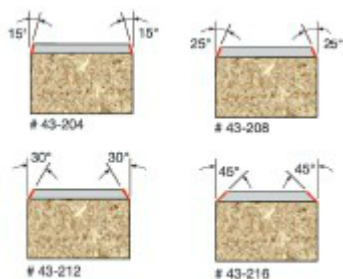

Edge of Arlington Saw & Tool, Inc.

124 South Collins
Arlington, TX 76010
Phone: 817-461-7171 • Fax: 817-795-6651
Toll Free: 888-461-7171
Email: info@eoasaw.com
Website: www.eoasaw.com

Item #43-216, Freud Insert Bevel Trim Bits \$126.36

Thank you for shopping with us!

Application: Creates a clean, beveled edge for plastic laminate

- Replacement throw-away knives (CG01MBA3 12mmx12mmx1.5mm - 4 cutting edges) can be rotated for multiple cutting edges so you always have a sharp edge
- Cuts all plastic laminates
- Use on hand-held routers, laminate trimmers, and table-mounted portable routers.

SPECIFICATIONS

Diameter

1 23/64 in

SPECIFICATIONS

Cut Height, Length, or Width	15/64 in
Angle	45 deg
Overall Length	2 5/8 in
Shank	1/4 in
Bearing Size	3/4 in
Manufacturer	Freud Tools