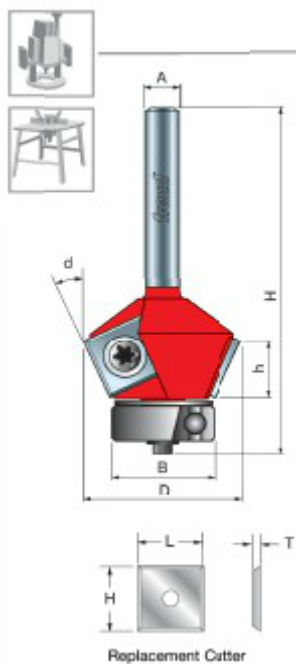

Edge of Arlington Saw & Tool, Inc.

124 South Collins
Arlington, TX 76010
Phone: 817-461-7171 • Fax: 817-795-6651
Toll Free: 888-461-7171
Email: info@eoasaw.com
Website: www.eoasaw.com

Item #43-216, Freud Insert Bevel Trim Bits \$126.36

Thank you for shopping with us!

Application: Creates a clean, beveled edge for plastic laminate

- Replacement throw-away knives (CG01MBA3 12mmx12mmx1.5mm - 4 cutting edges) can be rotated for multiple cutting edges so you always have a sharp edge
- Cuts all plastic laminates
- Use on hand-held routers, laminate trimmers, and table-mounted portable routers.

SPECIFICATIONS

Diameter

1 23/64 in

SPECIFICATIONS

Cut Height, Length, or Width	15/64 in
Angle	45 deg
Overall Length	2 5/8 in
Shank	1/4 in
Bearing Size	3/4 in
Manufacturer	Freud Tools