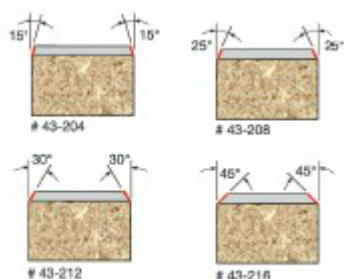

Edge of Arlington Saw & Tool, Inc.

124 South Collins
Arlington, TX 76010
Phone: 817-461-7171 • Fax: 817-795-6651
Toll Free: 888-461-7171
Email: info@eoasaw.com
Website: www.eoasaw.com

Item #43-208, Freud Insert Bevel Trim Bits \$125.15

Thank you for shopping with us!

Application: Creates a clean, beveled edge for plastic laminate

- Replacement throw-away knives (CG01MBA3 12mmx12mmx1.5mm - 4 cutting edges) can be rotated for multiple cutting edges so you always have a sharp edge
- Cuts all plastic laminates
- Use on hand-held routers, laminate trimmers, and table-mounted portable routers.

SPECIFICATIONS

Diameter

1 1/8 in

SPECIFICATIONS

Cut Height, Length, or Width	7/16 in
Angle	25 deg
Overall Length	2 1/4 in
Shank	1/4 in
Bearing Size	3/4 in
Manufacturer	Freud Tools