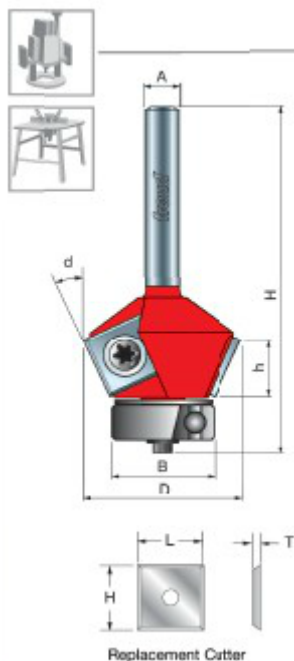

Edge of Arlington Saw & Tool, Inc.

124 South Collins
Arlington, TX 76010
Phone: 817-461-7171 • Fax: 817-795-6651
Toll Free: 888-461-7171
Email: info@eoasaw.com
Website: www.eoasaw.com

Item #43-208, Freud Insert Bevel Trim Bits \$125.15

Thank you for shopping with us!

Application: Creates a clean, beveled edge for plastic laminate

- Replacement throw-away knives (CG01MBA3 12mmx12mmx1.5mm - 4 cutting edges) can be rotated for multiple cutting edges so you always have a sharp edge
- Cuts all plastic laminates
- Use on hand-held routers, laminate trimmers, and table-mounted portable routers.

SPECIFICATIONS

Diameter

1 1/8 in

SPECIFICATIONS

Cut Height, Length, or Width	7/16 in
Angle	25 deg
Overall Length	2 1/4 in
Shank	1/4 in
Bearing Size	3/4 in
Manufacturer	Freud Tools