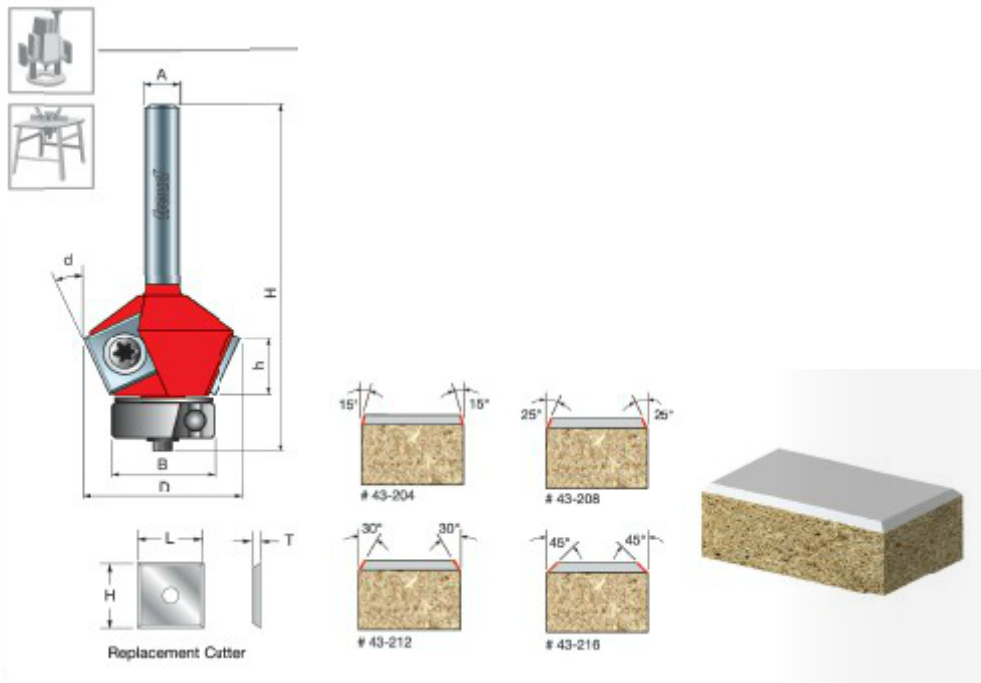

\$124.28

Thank you for shopping with us!

Application: Creates a clean, beveled edge for plastic laminate

- Replacement throw-away knives (CG01MBA3 12mmx12mmx1.5mm - 4 cutting edges) can be rotated for multiple cutting edges so you always have a sharp edge
- Cuts all plastic laminates
- Use on hand-held routers, laminate trimmers, and table-mounted portable routers.

SPECIFICATIONS

Diameter	15/16 in
Cut Height, Length, or Width	29/64 in
Angle	15 deg
Overall Length	2 1/4 in
Shank	1/4 in
Bearing Size	3/4 in
Manufacturer	Freud Tools