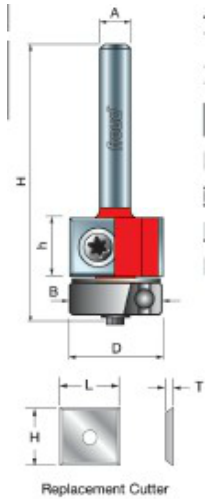

Edge of Arlington Saw & Tool, Inc.

124 South Collins
Arlington, TX 76010
Phone: 817-461-7171 • Fax: 817-795-6651
Toll Free: 888-461-7171
Email: info@eoasaw.com
Website: www.eoasaw.com

Item #43-128, Freud Insert Flush Trim Bits

\$102.28

Thank you for shopping with us!

Application: Creates a clean, beveled edge for plastic laminate

- Replacement throw-away knives (CG01MBA3/CG01MEA3) can be rotated for multiple cutting edges so you always have a sharp edge
- Cuts all plastic laminates
- Use on hand-held routers, laminate trimmers, and table-mounted portable routers

SPECIFICATIONS

Cut Height, Length, or Width	30 mm
Manufacturer	Freud Tools
Overall Length	2 3/4 in
Shank	1/2 in