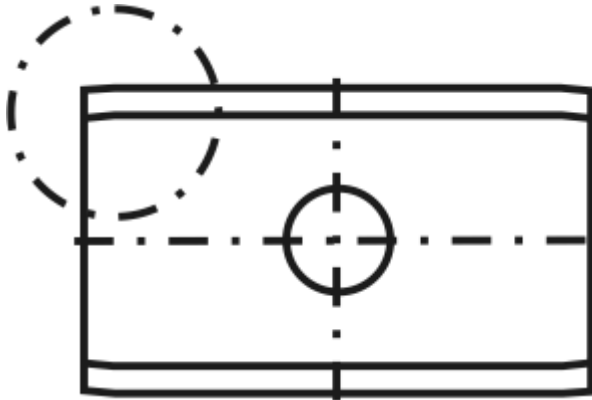

Edge of Arlington Saw & Tool, Inc.

124 South Collins
Arlington, TX 76010
Phone: 817-461-7171 • Fax: 817-795-6651
Toll Free: 888-461-7171
Email: info@eoasaw.com
Website: www.eoasaw.com

Item #041060, Tigra Reversible Knives: Planer Inserts **\$65.80**

Thank you for shopping with us!

SPECIFICATIONS

Manufacturer	Tigra
Grade	T10MG
Length	24 mm
Thickness	1.5 mm
Width	12 mm
Unit Price	\$6.58
Pack Quantity	Box of 10 inserts