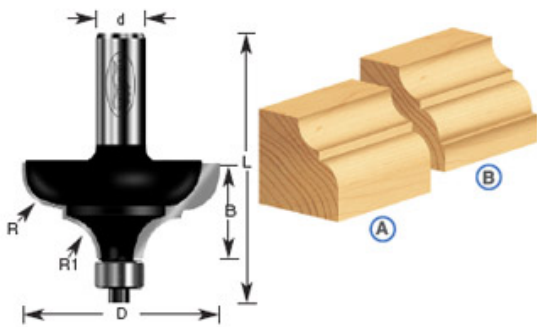

(A) - Standard 1/2" bearing #47706 (included)  
(B) - Optional 3/8" bearing #47702 (order separately)

1/2" Shank  
2 Flute With Ball Bearing Guide  
Professional Quality Carbide-Tipped

## SPECIFICATIONS

<b>Manufacturer</b>	Amana Tool
<b>Diameter</b>	2 in
<b>Cut Height, Length, or Width</b>	1 in
<b>Bearing(s)</b>	47706 for A included; 47702 for B order separately
<b>Flute</b>	2
<b>Overall Length</b>	2 3/4 in
<b>Radius</b>	3/8 in
<b>R1/Radius</b>	3/8 in
<b>Shank</b>	1/2 in