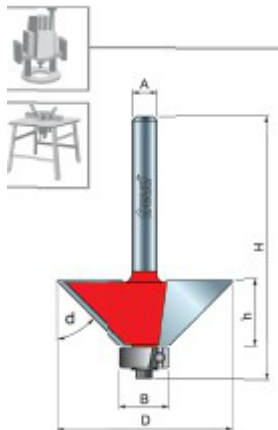

### Item #40-106, Freud Chamfer Bits \$36.08

Thank you for shopping with us! Application: For multiple-sided projects, joinery, and easing edges -Creates a uniform chamfer on the edge of any workpiece to add character, while retaining crisp geometric lines. -#40-094 makes 16-sided pieces and #40-098 makes 12-sided pieces. -Chamfer size easily adjusts by changing the height of the bit. -Cuts all composition materials, plywoods, hardwoods, and softwoods. -Use on hand-held and table-mounted portable routers.

#### SPECIFICATIONS

|                                     |             |
|-------------------------------------|-------------|
| <b>Manufacturer</b>                 | Freud Tools |
| <b>Diameter</b>                     | 1 3/4 in    |
| <b>Cut Height, Length, or Width</b> | 5/8 in      |
| <b>Overall Length</b>               | 2 3/16 in   |
| <b>Shank</b>                        | 1/4 in      |
| <b>Bearing Size</b>                 | 1/2 in      |
| <b>Angle</b>                        | 45 deg      |