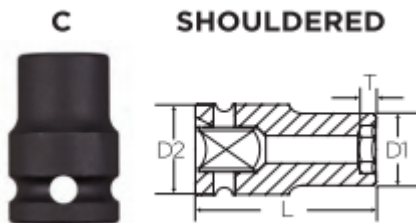

Edge of Arlington Saw & Tool, Inc.

124 South Collins
Arlington, TX 76010
Phone: 817-461-7171 • Fax: 817-795-6651
Toll Free: 888-461-7171
Email: info@eoasaw.com
Website: www.eoasaw.com

Item #3TE101, Vega External Torx® Impact Sockets -Std Length - 1/2" Sq Drive **\$5.88**

Thank you for shopping with us!

Made from high grade alloy steel. Rounded corners on hex and square opening for stress relief.

SPECIFICATIONS	
Manufacturer	Vega Industries
Diameter (D1)	0.55 in
Diameter (D2)	0.98 in
Length	1 1/2 in
Size	(Torx) E-10
Style	C