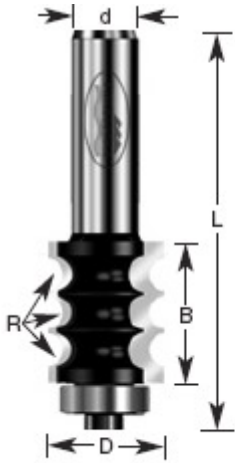

Edge of Arlington Saw & Tool, Inc.

124 South Collins
Arlington, TX 76010
Phone: 817-461-7171 • Fax: 817-795-6651
Toll Free: 888-461-7171
Email: info@eoasaw.com
Website: www.eoasaw.com

Item #390-40, Amana Professional Quality Triple Bead Router Bit \$43.54

Thank you for shopping with us! 1/2" Shank 2 Flute with ball bearing guide Professional Quality Carbide-Tipped

SPECIFICATIONS

Manufacturer	Amana Tool
Diameter	7/8 in
Cut Height, Length, or Width	1 in
Bearing(s)	47716
Flute	2
Overall Length	3 in
Radius	1/8 in
Shank	1/2 in