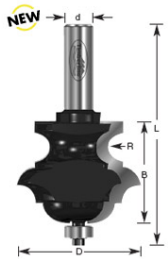

Edge of Arlington Saw & Tool, Inc.

124 South Collins
Arlington, TX 76010
Phone: 817-461-7171 • Fax: 817-795-6651
Toll Free: 888-461-7171
Email: info@eoasaw.com
Website: www.eoasaw.com

Item #390-10, Amana Professional Quality Multi-Form Router Bit

$68.46

Thank you for shopping with us! *Use in a table mounted router. Not for use in a handheld router! 1/2" Shank 2 Flute w/ball bearing guide Professional Quality Carbide-Tipped