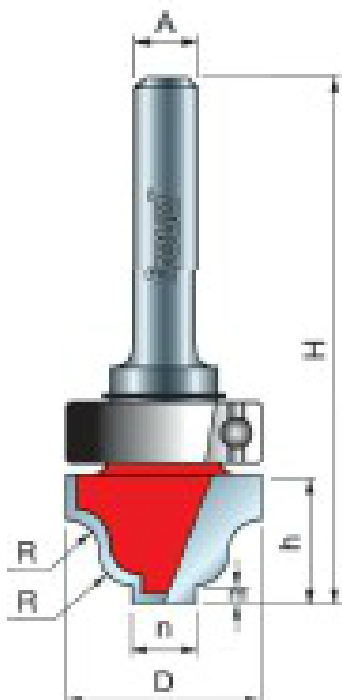

### Item #39-524, Freud Top Bearing Fillet Ogee Groove Bits \$45.36

Thank you for shopping with us!

**Application:** Template work, decorative edges, and elaborate grooves

-These bits produce a symmetrical ogee profile ending in a fillet. The flat bottom of the groove can create the illusion of panel construction, and they can also be used to create a decorative edge.

## SPECIFICATIONS

<b>Manufacturer</b>	Freud Tools
<b>Diameter</b>	1 7/64 in
<b>Cut Height, Length, or Width</b>	9/16 in
<b>Small Diameter</b>	15/32 in

## SPECIFICATIONS

<b>Minor Height</b>	5/32 in
<b>Overall Length</b>	2 1/4 in
<b>Radius</b>	5/32 in
<b>Shank</b>	3/8 in