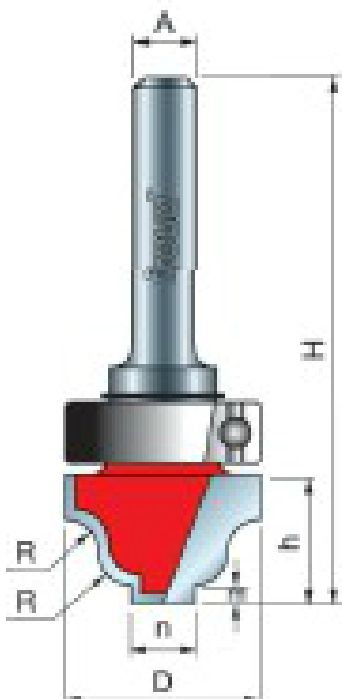

### Item #39-522, Freud Top Bearing Fillet Ogee Groove Bits \$39.50

Thank you for shopping with us! Application: Template work, decorative edges, and elaborate grooves -These bits produce a symmetrical ogee profile ending in a fillet. The flat bottom of the groove can create the illusion of panel construction, and they can also be used to create a decorative edge. -Cuts all composition materials, plywoods, hardwoods, and softwoods. -Use on hand-held and table-mounted portable routers.

#### SPECIFICATIONS

<b>Manufacturer</b>	Freud Tools
<b>Diameter</b>	3/4 in
<b>Cut Height, Length, or Width</b>	1/2 in
<b>Small Diameter</b>	1/4 in
<b>Minor Height</b>	5/32 in
<b>Overall Length</b>	2 3/16 in
<b>Radius</b>	1/8 in
<b>Shank</b>	1/4 in