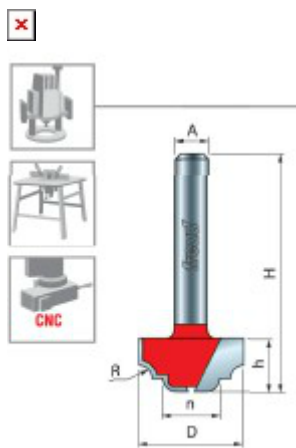

### Item #39-102, Freud Cove & Bead Groove Bits \$32.92

Thank you for shopping with us!

**Application:** Ornamental edge profiles and grooves

- Produce beautiful decorative grooves in molding and furniture with these bits, or use them with an edge guide to create decorative edge profiles.
- Cuts all composition materials, plywoods, hardwoods, and softwoods.
- Use on CNC and other automatic routers as well as hand-held and table-mounted portable routers.

## SPECIFICATIONS

<b>Diameter</b>	1 in
<b>Cut Height, Length, or Width</b>	1/2 in
<b>Small Diameter</b>	.750 in
<b>Overall Length</b>	1 3/4 in
<b>Radius</b>	1/8 in
<b>Shank</b>	1/4 in
<b>Manufacturer</b>	Freud Tools