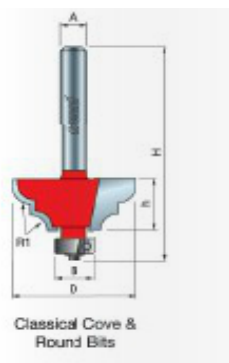

### Item #38-632, Freud Decorative Edge Bits: Classical Cove & Round \$38.95

Thank you for shopping with us!

**Application:** Decorative edging for cabinets, molding, and furniture

-Add distinctive design to cabinets, furniture, plaques, and millwork with these decorative edging bits.

-Cuts all composition materials, plywoods, hardwoods, and softwoods.

-Use on hand-held and table-mounted routers.

38-632

## SPECIFICATIONS

<b>Manufacturer</b>	Freud Tools
<b>Diameter</b>	1 3/8 in
<b>Cut Height, Length, or Width</b>	1/2 in
<b>Minor Height</b>	5/64 in
<b>Overall Length</b>	2 9/16 in
<b>R1/Radius</b>	5/32 in
<b>R2/Radius</b>	--
<b>Shank</b>	1/2 in
<b>Type</b>	Classical Cove & Round Bit - Quadra-Cut
<b>Bearing Size</b>	5/8 in