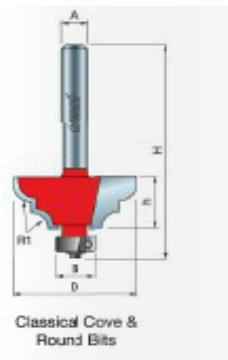

\$54.87

Thank you for shopping with us!

Application: Decorative edging for cabinets, molding, and furniture

-Add distinctive design to cabinets, furniture, plaques, and millwork with these decorative edging bits.

-Cuts all composition materials, plywoods, hardwoods, and softwoods.

-Use on hand-held and table-mounted routers.

38-614

SPECIFICATIONS

Manufacturer	Freud Tools
Diameter	1 5/8 in
Cut Height, Length, or Width	11/16 in
Minor Height	5/64 in
Overall Length	2 3/4 in
R1/Radius	1/4 in
R2/Radius	3/16 in
Shank	1/2 in
Type	Classical Cove & Round Bit - Quadra-Cut
Bearing Size	3/4 in